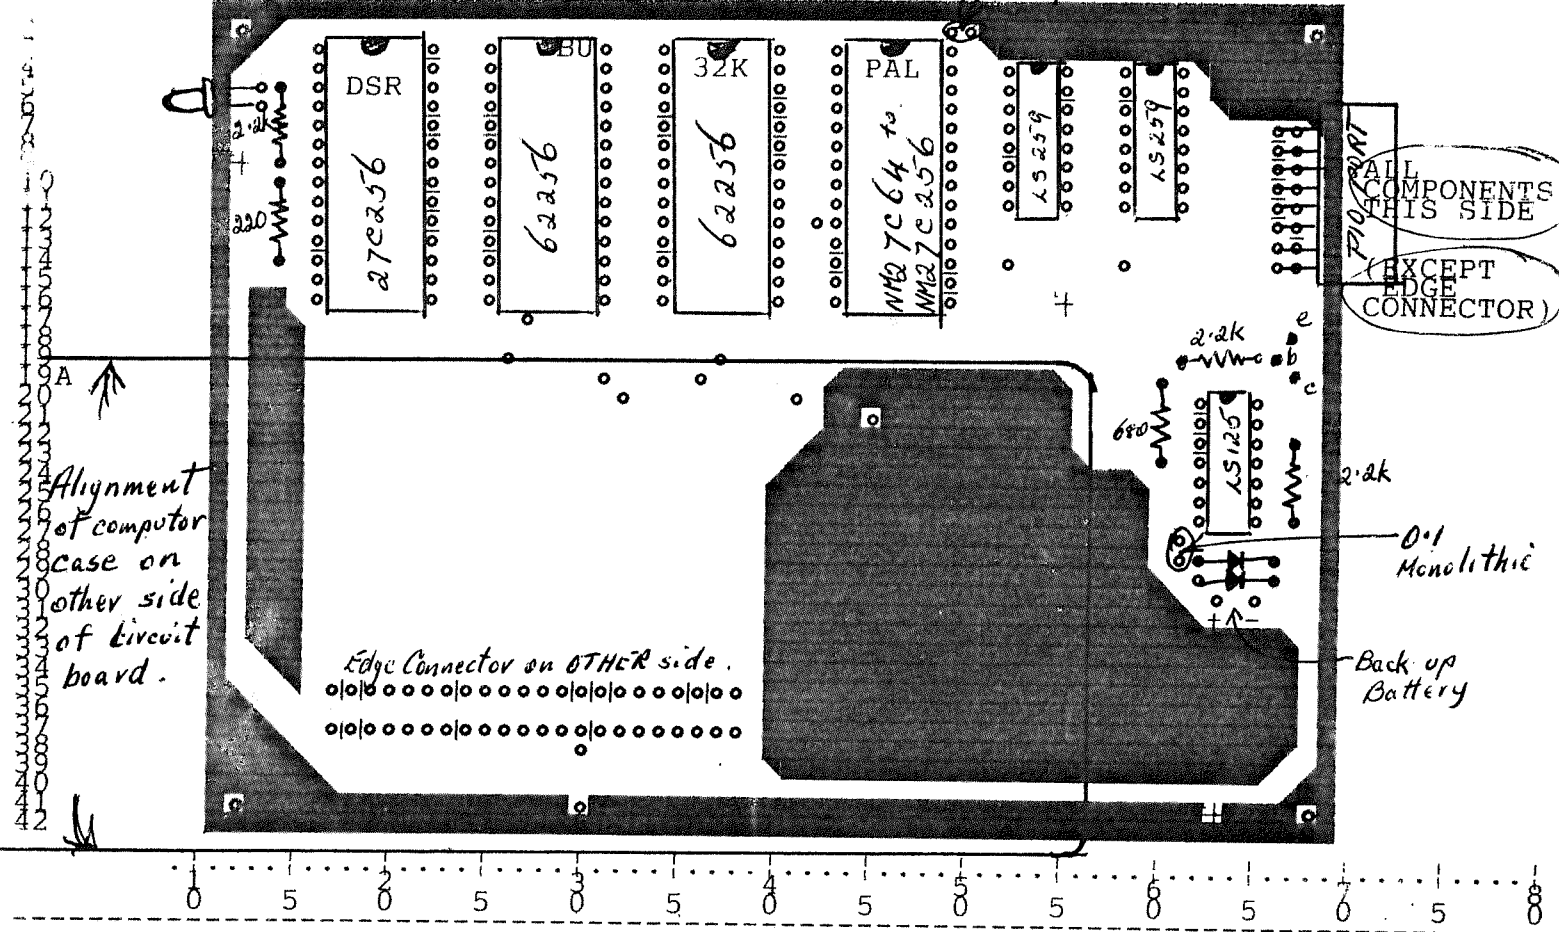

5000

10.15F